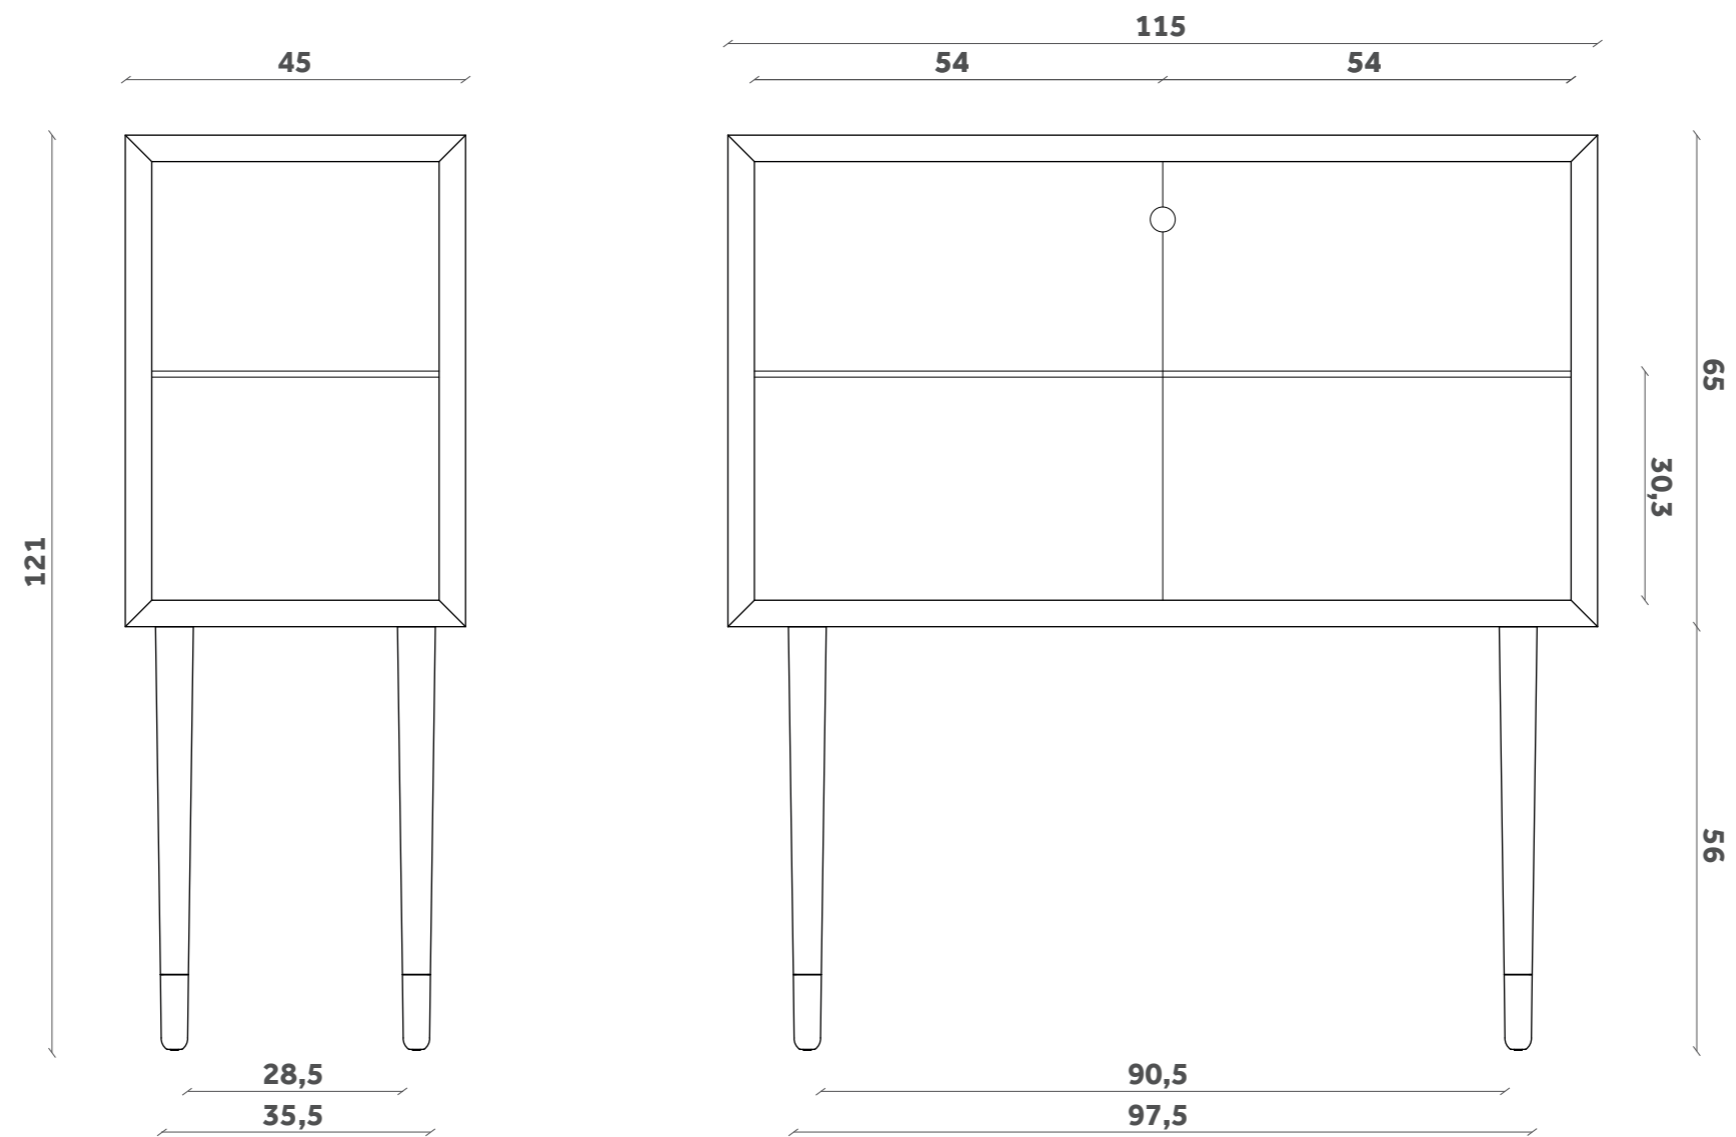

JUNO

Madia/Cabinet

Design e-ggs

VL 25

2 ripiani interni in vetro

2 inner glass shelves

JUNO

Madia/Cabinet

Design e-ggs

VL 26

1 ripiano interno in vetro

1 inner glass shelf

JUNO

Madia/Cabinet

Design e-ggs

VL 27