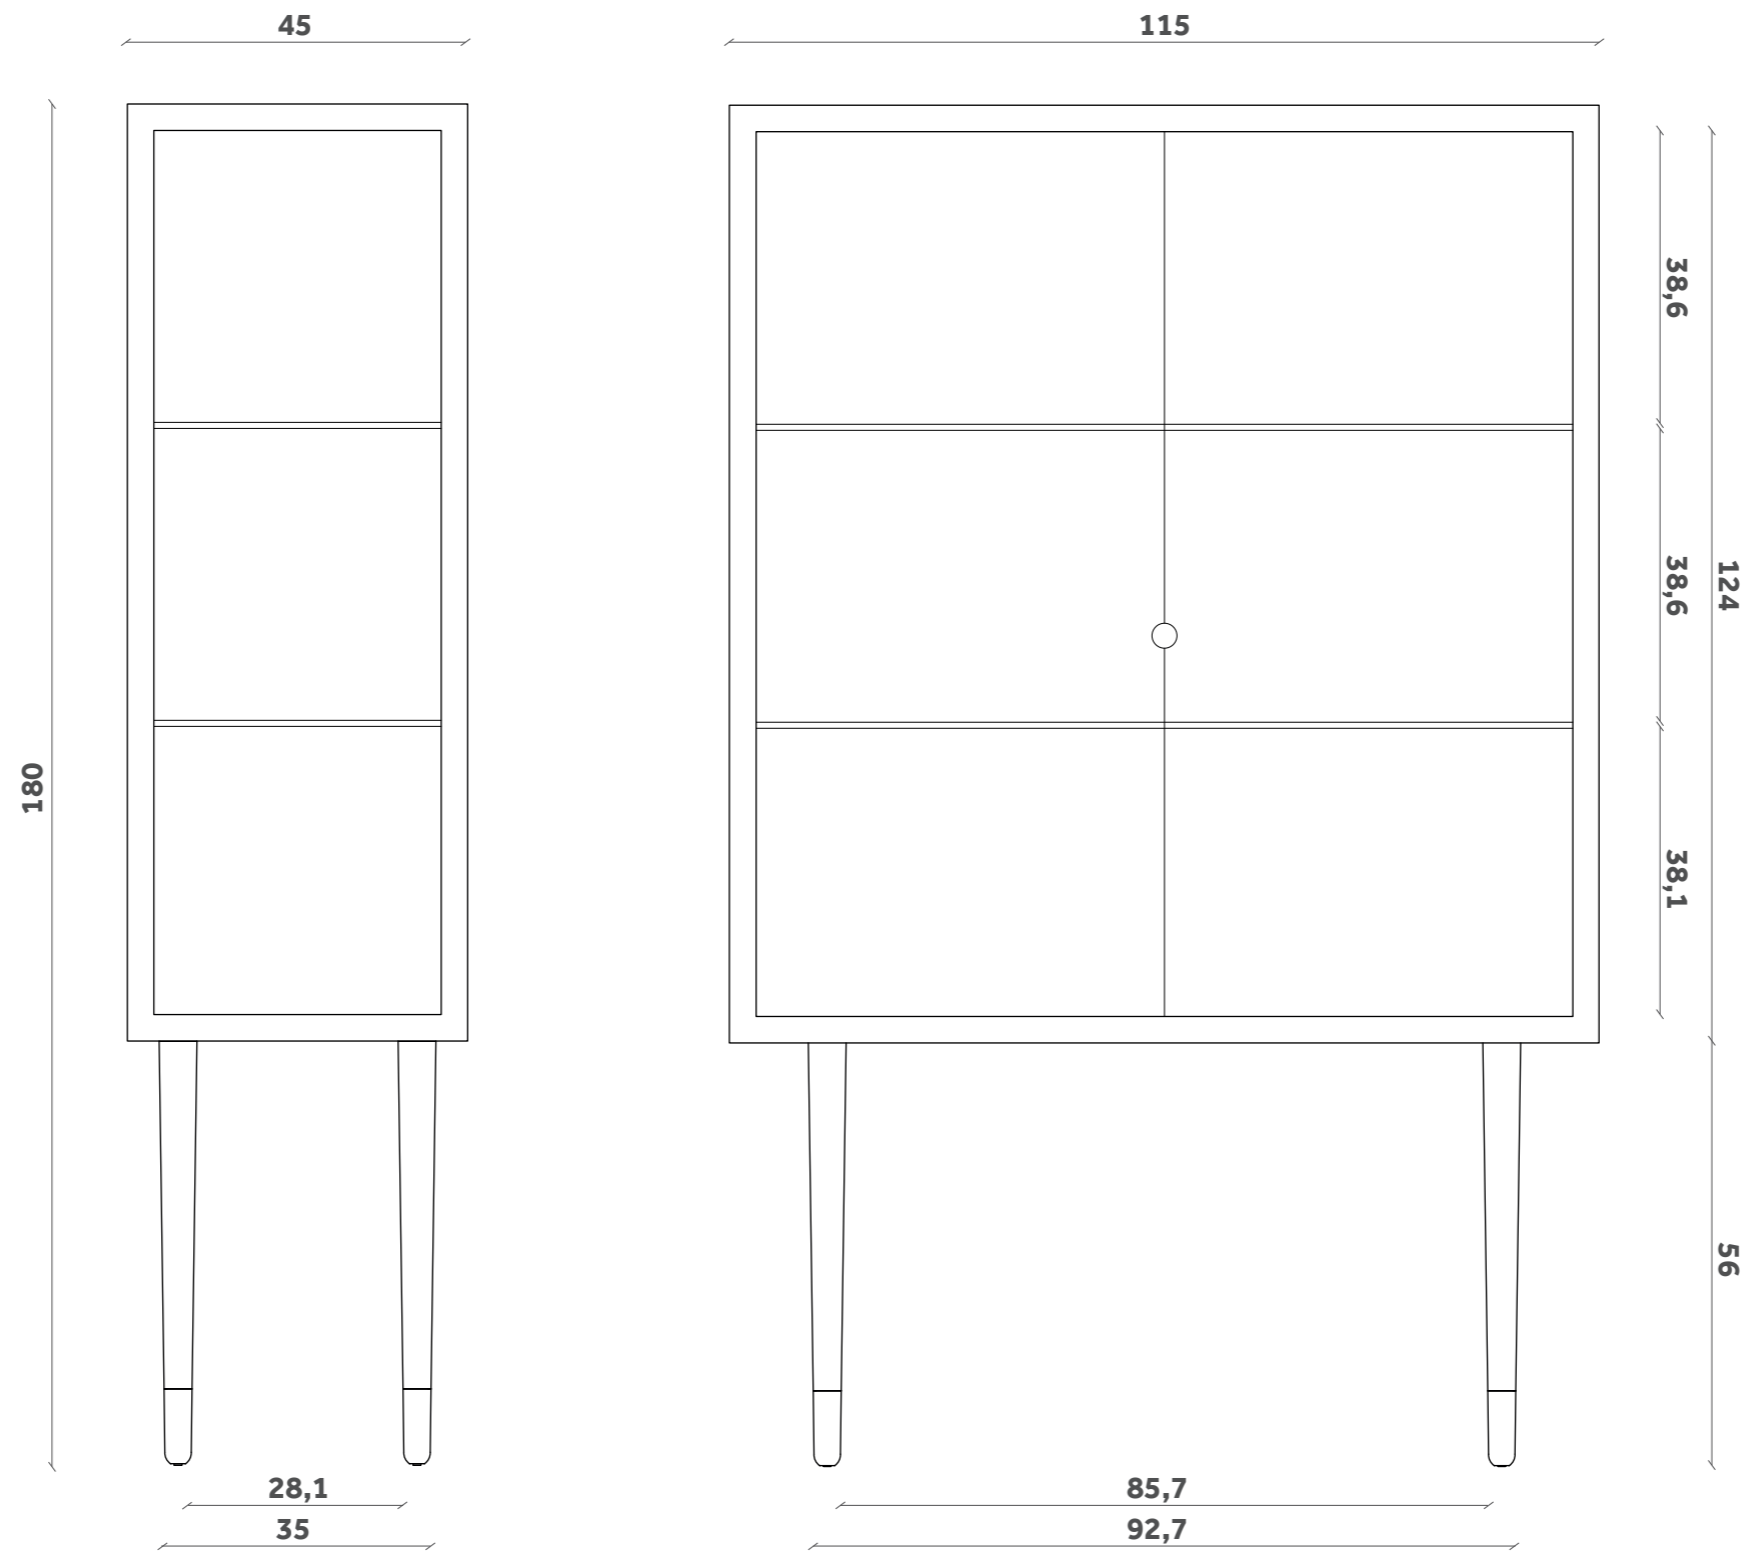

JUNO

Madia/Cabinet

Design e-ggs

VL 25

2 ripiani interni in vetro

2 inner glass shelves

JUNO

Madia/Cabinet

Design e-ggs

VL 26

1 ripiano interno in vetro

1 inner glass shelf

JUNO

Madia/Cabinet

Design e-ggs

VL 27

2 ripiani interni in vetro
2 inner glass shelves

FINITURE / FINISHES

Struttura *Structure*

Laccati / Lacquer

Ash

Ash stained
Walnut

White Aniline

Black Aniline