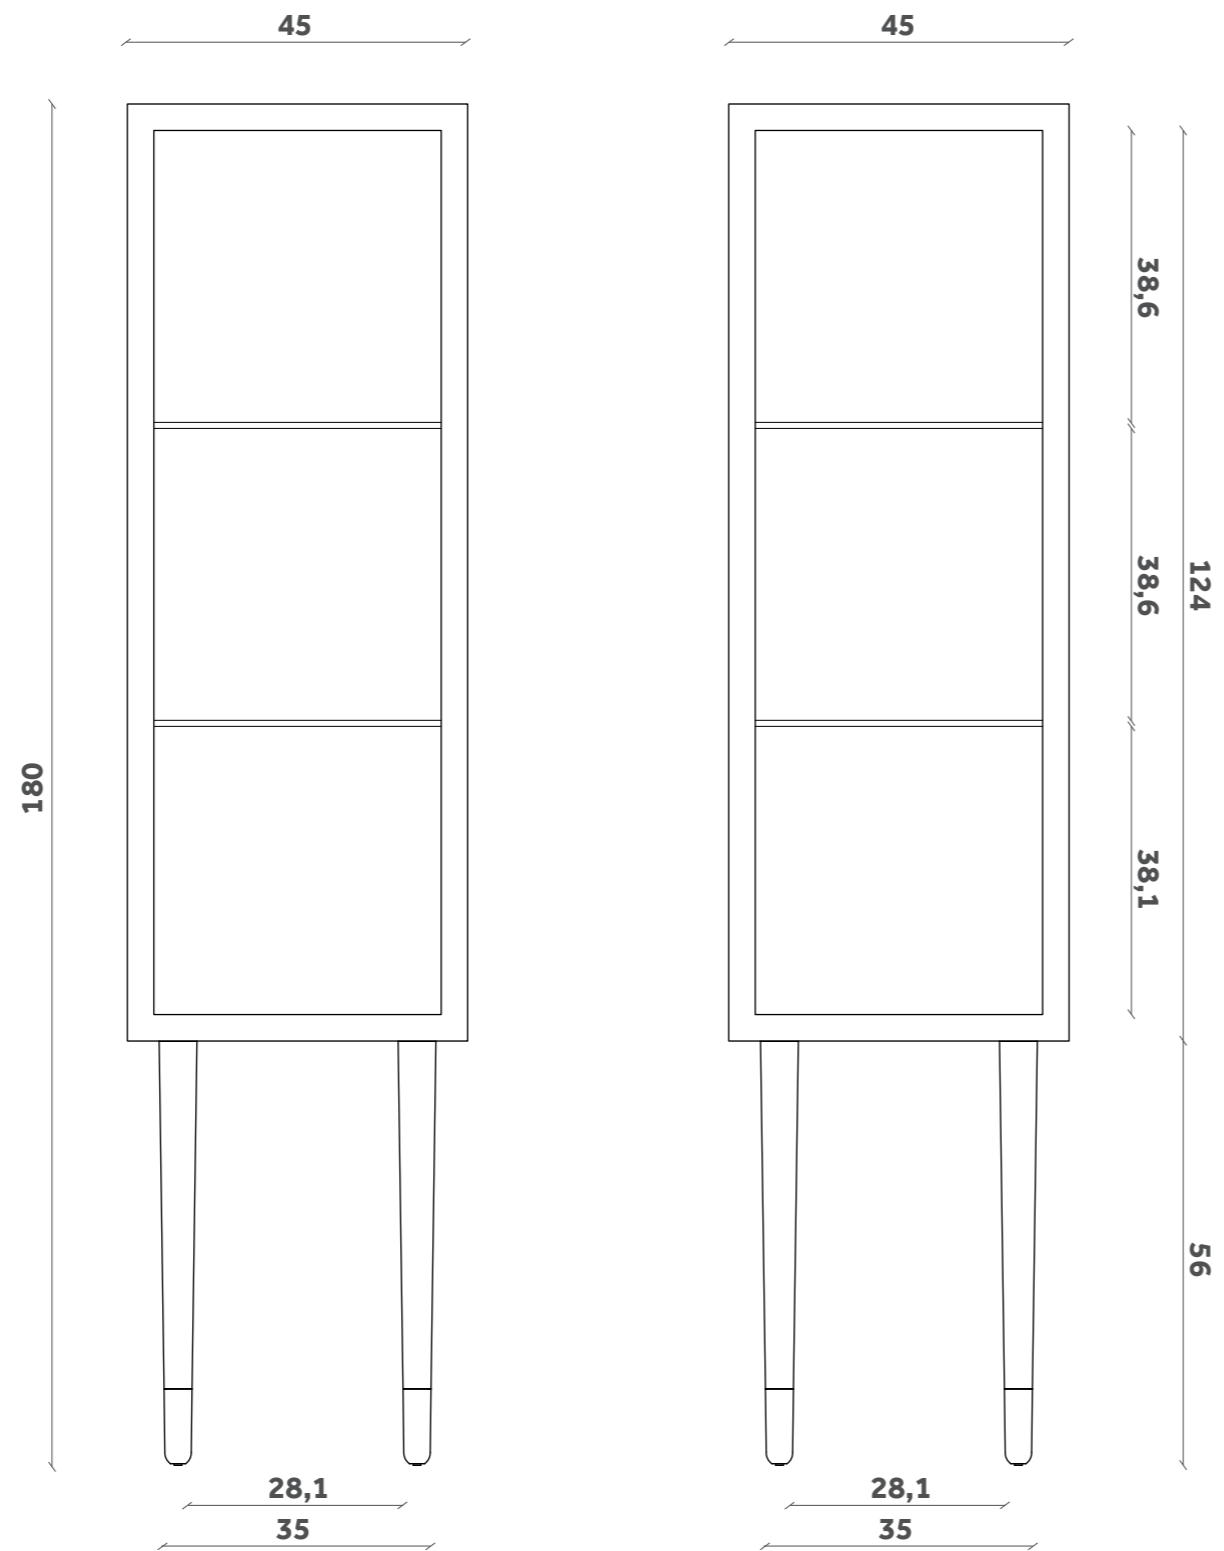

JUNO

Madia/Cabinet

Design e-ggs

VL 25

2 ripiani interni in vetro

2 inner glass shelves

JUNO

Madia/Cabinet

Design e-ggs

VL 26

1 ripiano interno in vetro

1 inner glass shelf

JUNO

Madia/Cabinet

Design e-ggs

VL 27

2 ripiani interni in vetro
2 inner glass shelves

FINITURE / FINISHES

Struttura *Structure*

Laccati / Lacquer

Ash

Ash stained
Walnut

White Aniline

Black Aniline